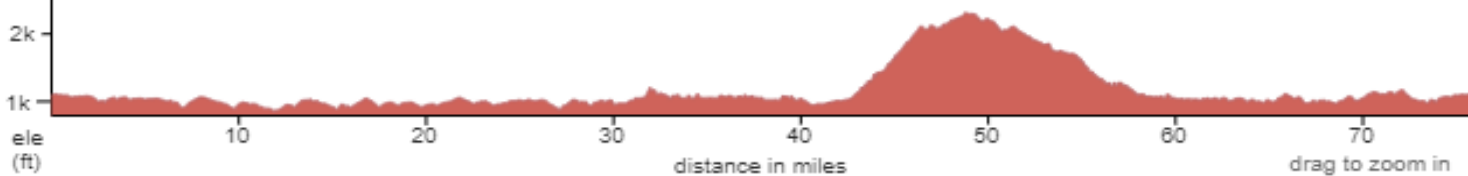

TRAILBLAZER PARK FOR SUSTAINABILITY

75 MILE

RIDE DEPARTS AT 8:00 AM

PLEASE ARRIVE BY 7:30 AM

Medical Emergency: 911

SAG: 916-872-0888 LOST: SEE CALL SHEET

<http://www.wheelsformeals.com/>

<https://ridewithgps.com/routes/40179136>