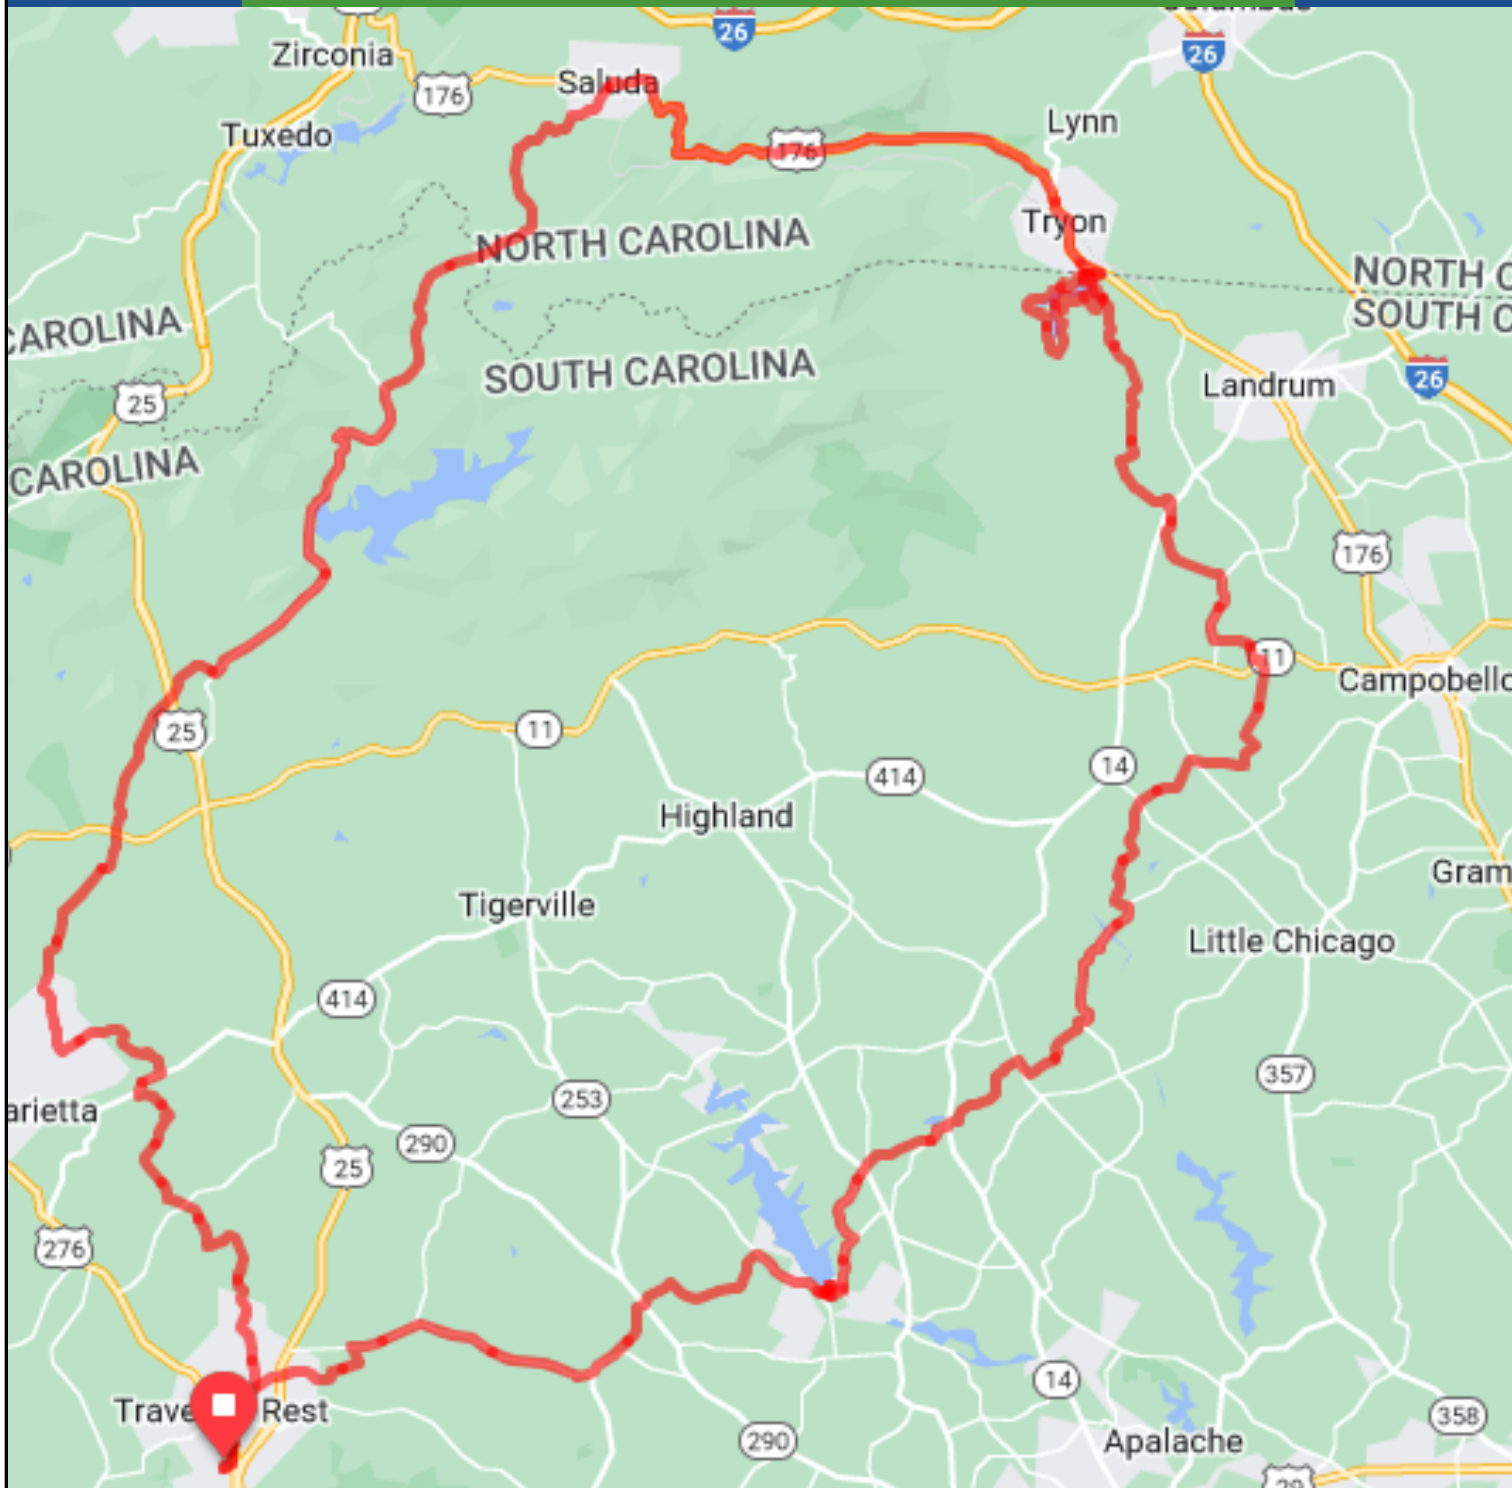

TRAILBLAZER PARK FOR SUSTAINABILITY

75 MILE

RIDE DEPARTS AT 8:00 AM

PLEASE ARRIVE BY 7:30 AM

Medical Emergency: 911

SAG: 916-872-0888 LOST: SEE CALL SHEET

<http://www.wheelsformeals.com/>

<https://ridewithgps.com/routes/40179136>