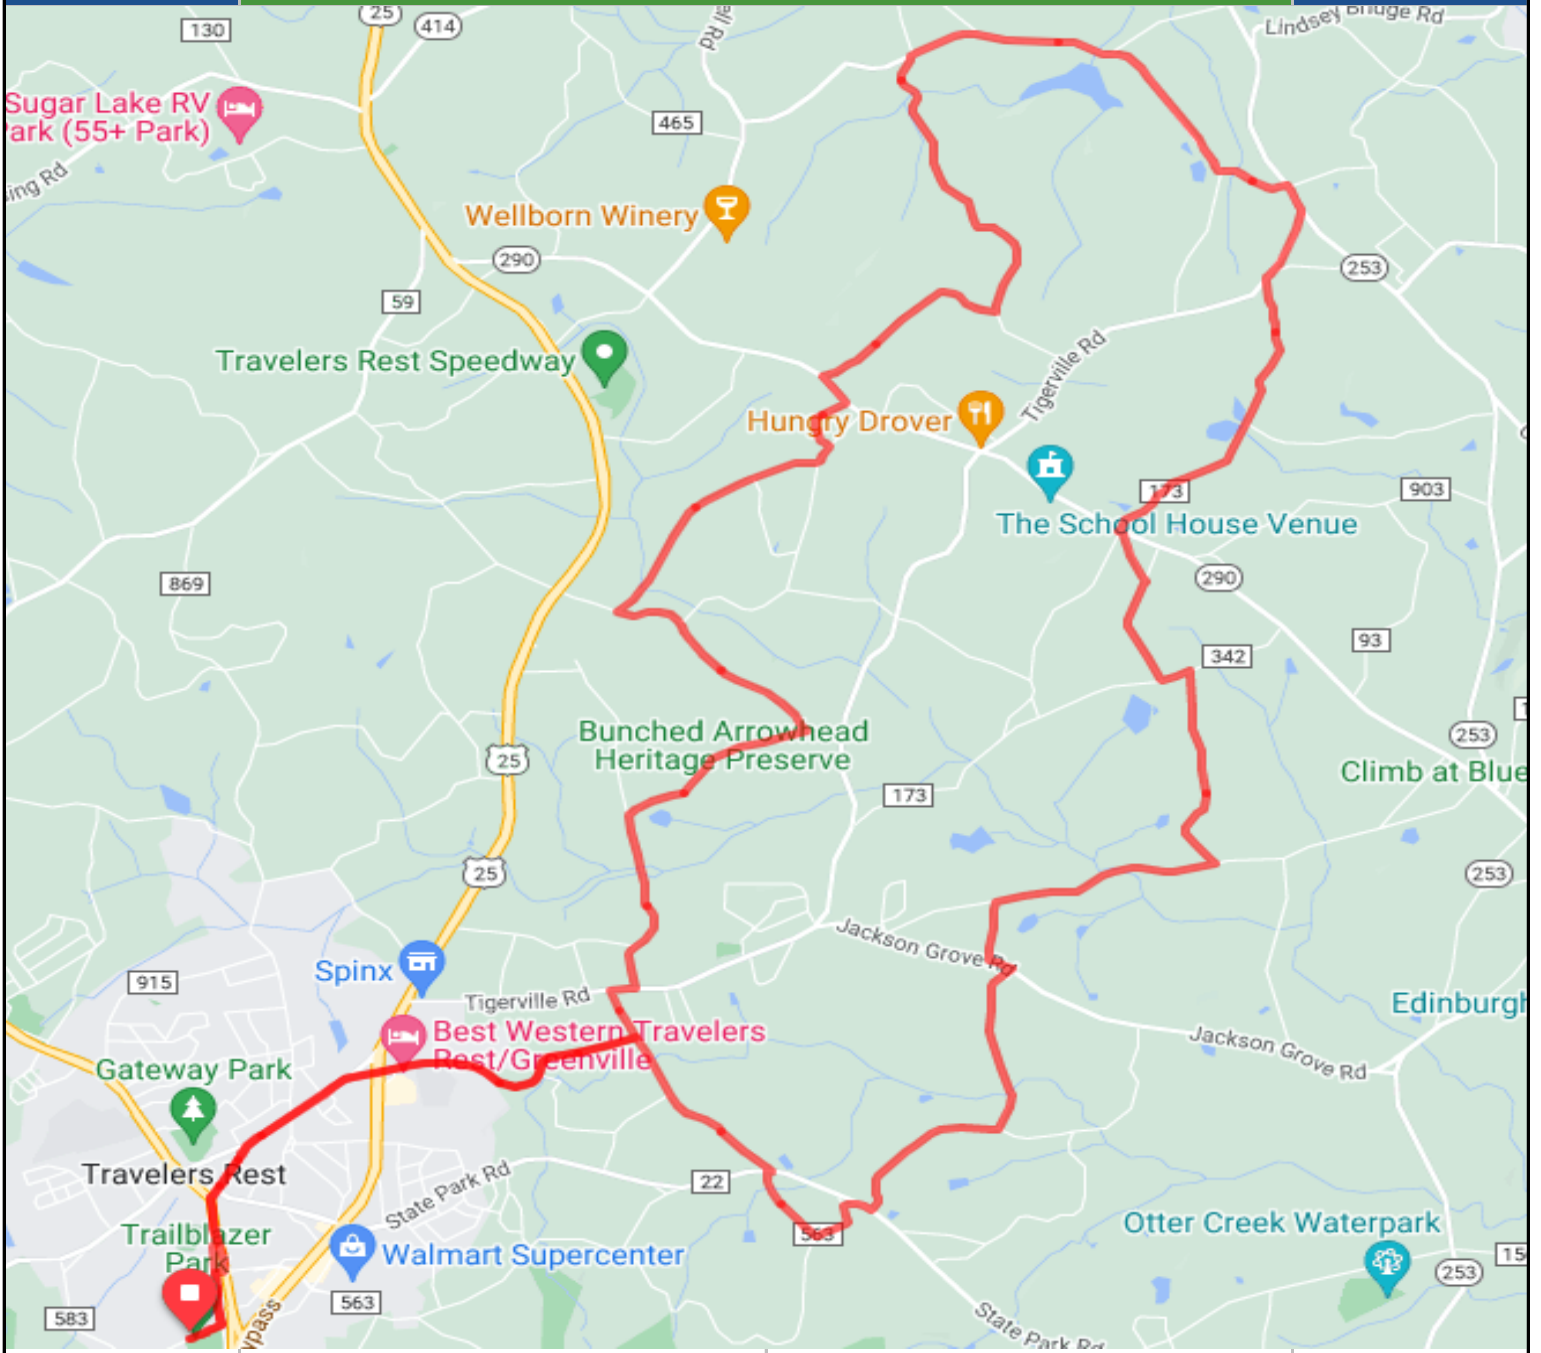

TRAILBLAZER PARK FOR SUSTAINABILITY

25 MILE

RIDE DEPARTS AT 8:30 AM

PLEASE ARRIVE BY 8:00 AM

Medical Emergency: 911

SAG: 916-872-0888 LOST: SEE CALL SHEET

<http://www.wheelsformeals.com/>

<https://ridewithgps.com/routes/40179254>