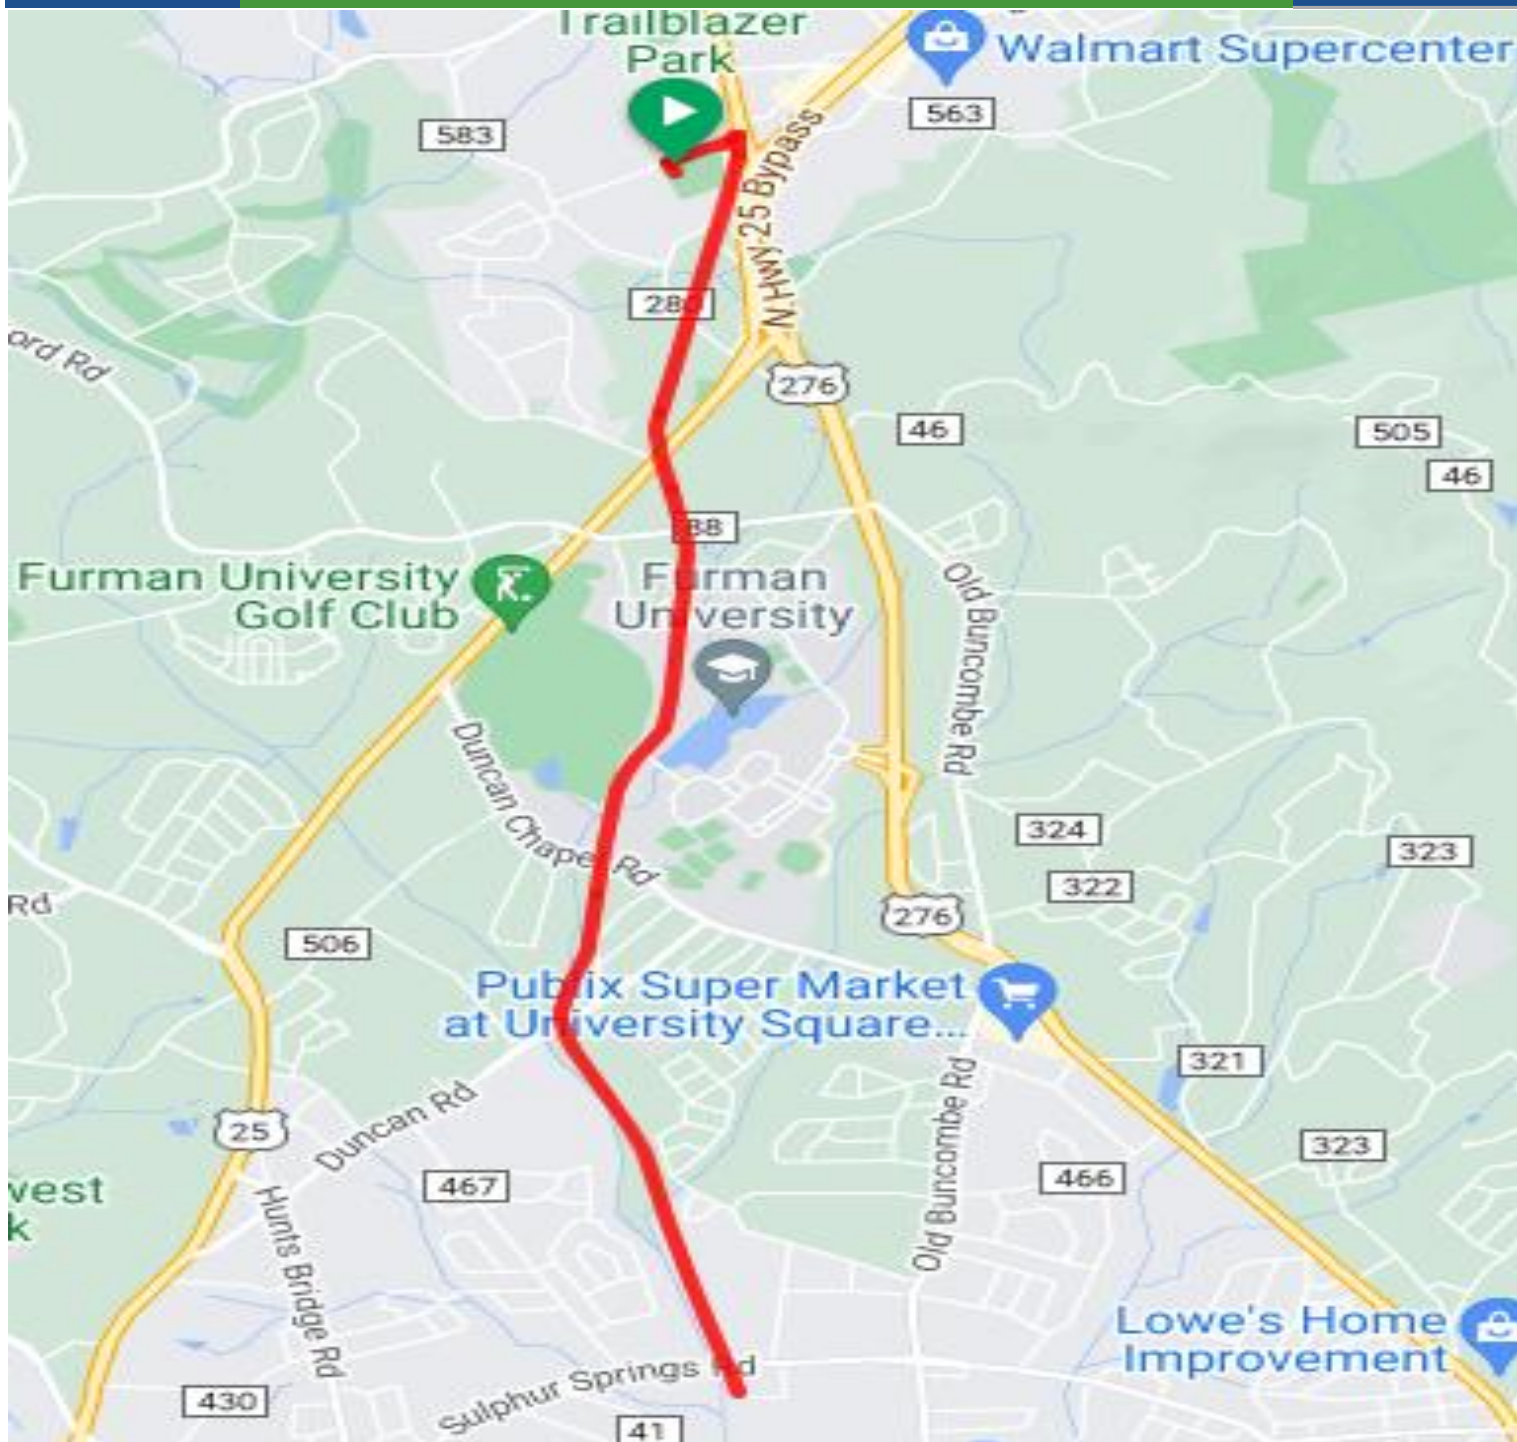

TRAILBLAZER PARK FOR SUSTAINABILITY

10 MILE FAMILY FUN RIDE

RIDE DEPARTS AT 9:00AM

PLEASE ARRIVE BY 8:30AM

Medical Emergency: 911

<http://www.wheelsformeals.com/>

SAG: 864-764-0942 LOST: SEE CALL SHEET

<https://ridewithgps.com/routes/37794938>