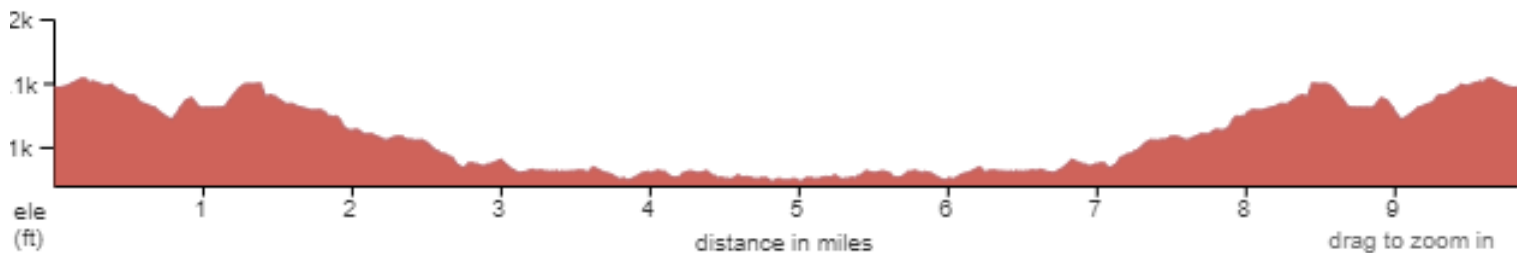

TRAILBLAZER PARK FOR SUSTAINABILITY

10 MILE FAMILY FUN RIDE

RIDE DEPARTS AT 9:00AM

PLEASE ARRIVE BY 8:30AM

Medical Emergency: 911

<http://www.wheelsformeals.com/>

SAG: 864-764-0942 LOST: SEE CALL SHEET

<https://ridewithgps.com/routes/37794938>